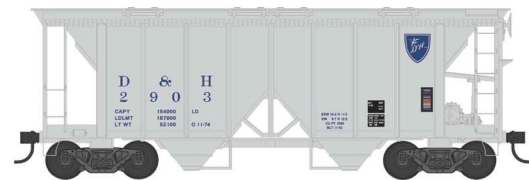

Delaware & Hudson
#43603 Road #2903
#43604 Road #2912
#43605 Road #2930