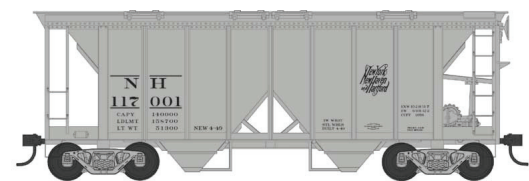

New Haven
#43615 Road #117001
#43616 Road #117012
#43617 Road #117013